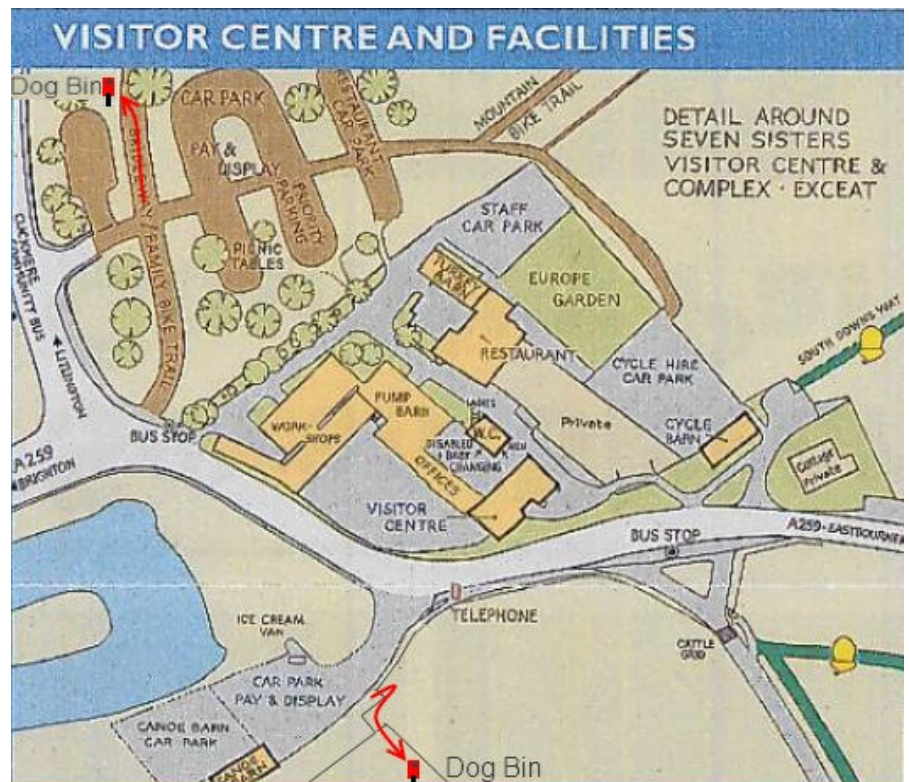

# Need a bin for your dog waste?

Thank you for collecting your dog waste! We have one dog waste bin in each car park

## **Forest Car Park**

Take the bridleway towards West Dean, 50 metres on your left

## **Riverside Car Park**

Go through the gate into the park, turn sharp right through the gate 15 metres on left by hedge.

Nappy Changing facilities in the ladies and wheelchair access toilets  
All other rubbish – we ask you to please take it home with you.